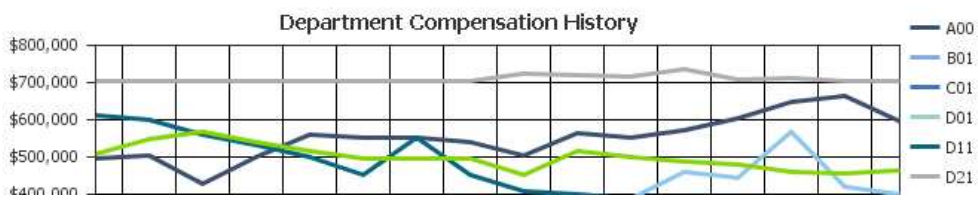

Select an Employee # for more info.

Communities matching human-resources

Human Resources (15 members)
All things relating to our most important corporate asset: our PEOPLE.
Updated on 08 Aug 18:46 EDT by Brandon Seppa
community, compensation, hr, human-resources

Public Files matching compensation

Employee Compensation.pdf Download
Updated 07 Aug 15:52 EDT by Brandon Seppa
22 Downloads 4 Comments 4 Recomm.

2011 Compensation Budget.ods Download
Updated 02 Aug 13:45 EDT by Brandon Seppa
5 Downloads 0 Comments 1 Recomm.

Experts for tag compensation

Brandon Seppa
Corporate Compensation Lead, HR
+420733149501

Heather Reeds
Account Manager
1-415-555-1002

Natalie Olmos
Store Display Manager
(52) 65619910