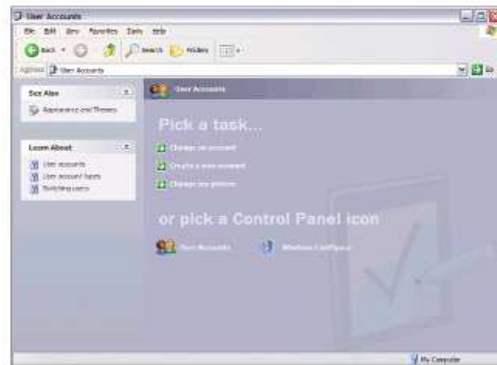

Moderation

Content Approval

Blogs

Entries

Comments

Files

Forums

Flagged Content

Blogs

Entries

Comments

Files

Forums

< Back to Flagged Content - Blog Entries

Improve Startup Time by Removing Your Windows Password

Al Moreno | Updated May 5 | Blog: Performance Tips | Tags: windows tips advice productivity

This content is flagged and awaiting review.

I'm *tired* of entering my Windows password everytime I start up my workstation so I found a way to remove the password on my Administrator account. Just follow these simple instructions:

1. Click on: **Start > Control Panel > User Accounts**
2. Under the account you normally use, go to "Change or remove my password".
3. Change your password and leave the new password field blank and click Save.

Now I can boot up my workstation and have it go straight into Windows!

Quarantine Edit Dismiss Delete

Flags (3)

Samantha Daryn This violates security rules and regulations. Today 2:15 PM

Christina Milan This recommendation is not appropriate. May 11

Amadou Alain People should not follow this person's advice. May 9